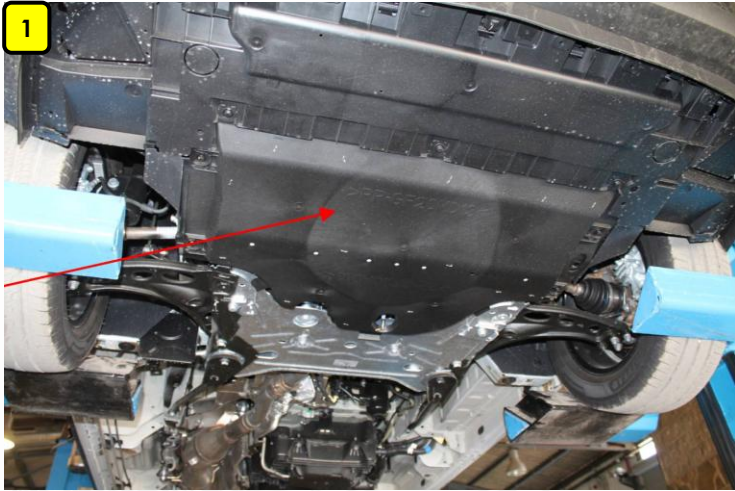

SB25010074 NEW TRAFIC / PRIMASTAR 2.0 Blue dCi

Disassemble the original compressor to gain access to view the metric.

KC24060591

M10 Fixing point on the engine,
below the alternator.

KC22020541

M6 Fixing point on the engine,
below the alternator.