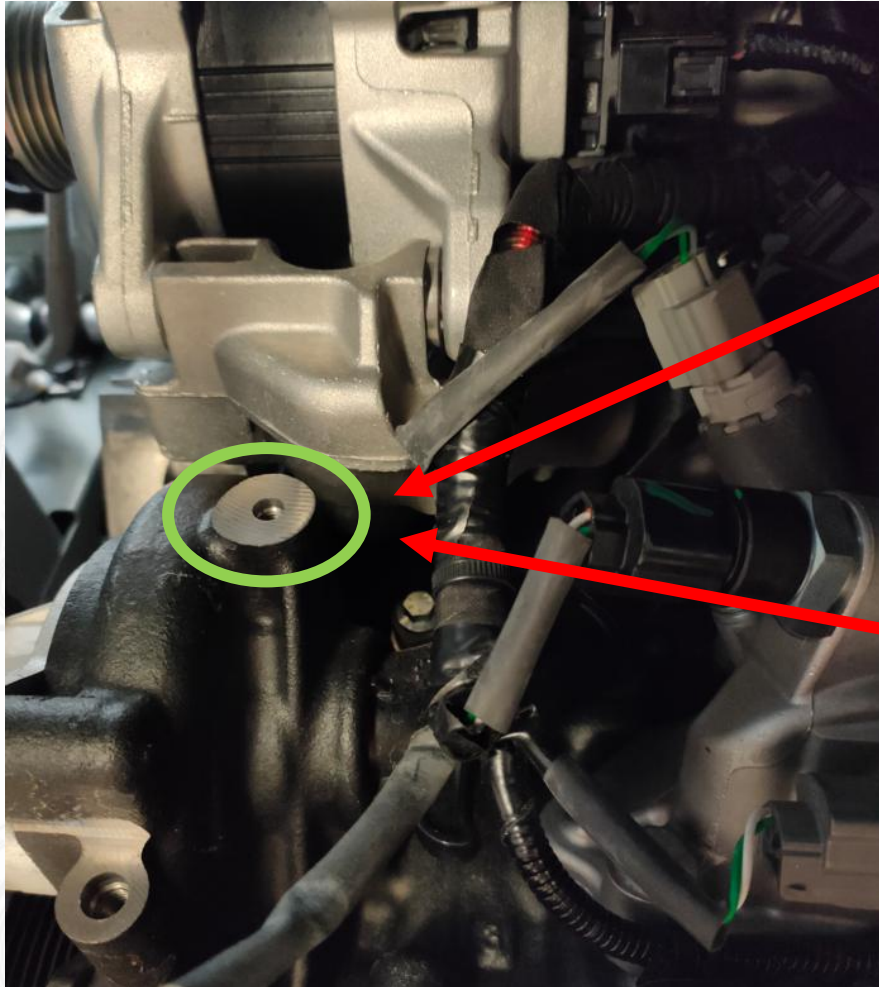

SB25010074 NEW TRAFIC / PRIMASTAR 2.0 Blue dCi

Disassemble the original compressor to gain access to view the metric.

KC24060591

M10 Fixing point on the engine,
below the alternator.

KC22020541

M6 Fixing point on the engine,
below the alternator.