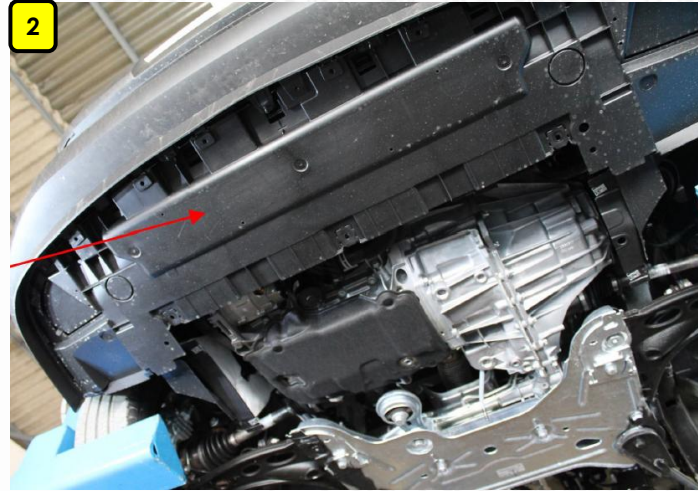

SB25010074 NEW TRAFIC / PRIMASTAR 2.0 Blue dCi

Disassemble the original compressor to gain access to view the metric.

KC24060591

M10 Fixing point on the engine,
below the alternator.

KC22020541

M6 Fixing point on the engine,
below the alternator.