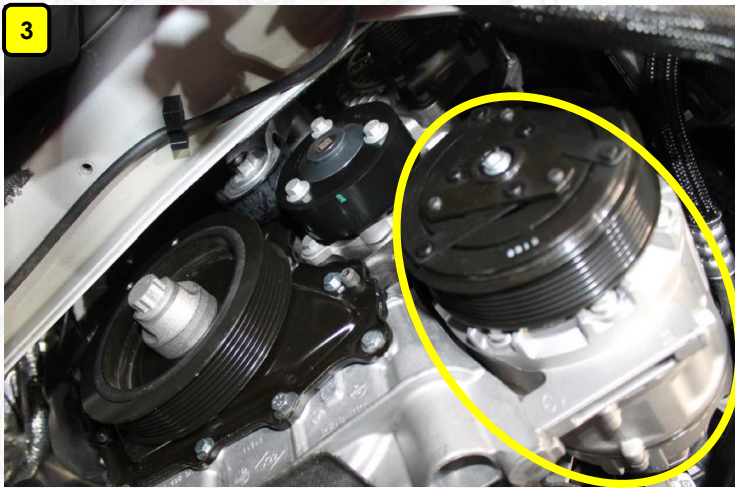

SB25010074 NEW TRAFIC / PRIMASTAR 2.0 Blue dCi

Disassemble the original compressor to gain access to view the metric.

KC24060591

M10 Fixing point on the engine,
below the alternator.

KC22020541

M6 Fixing point on the engine,
below the alternator.